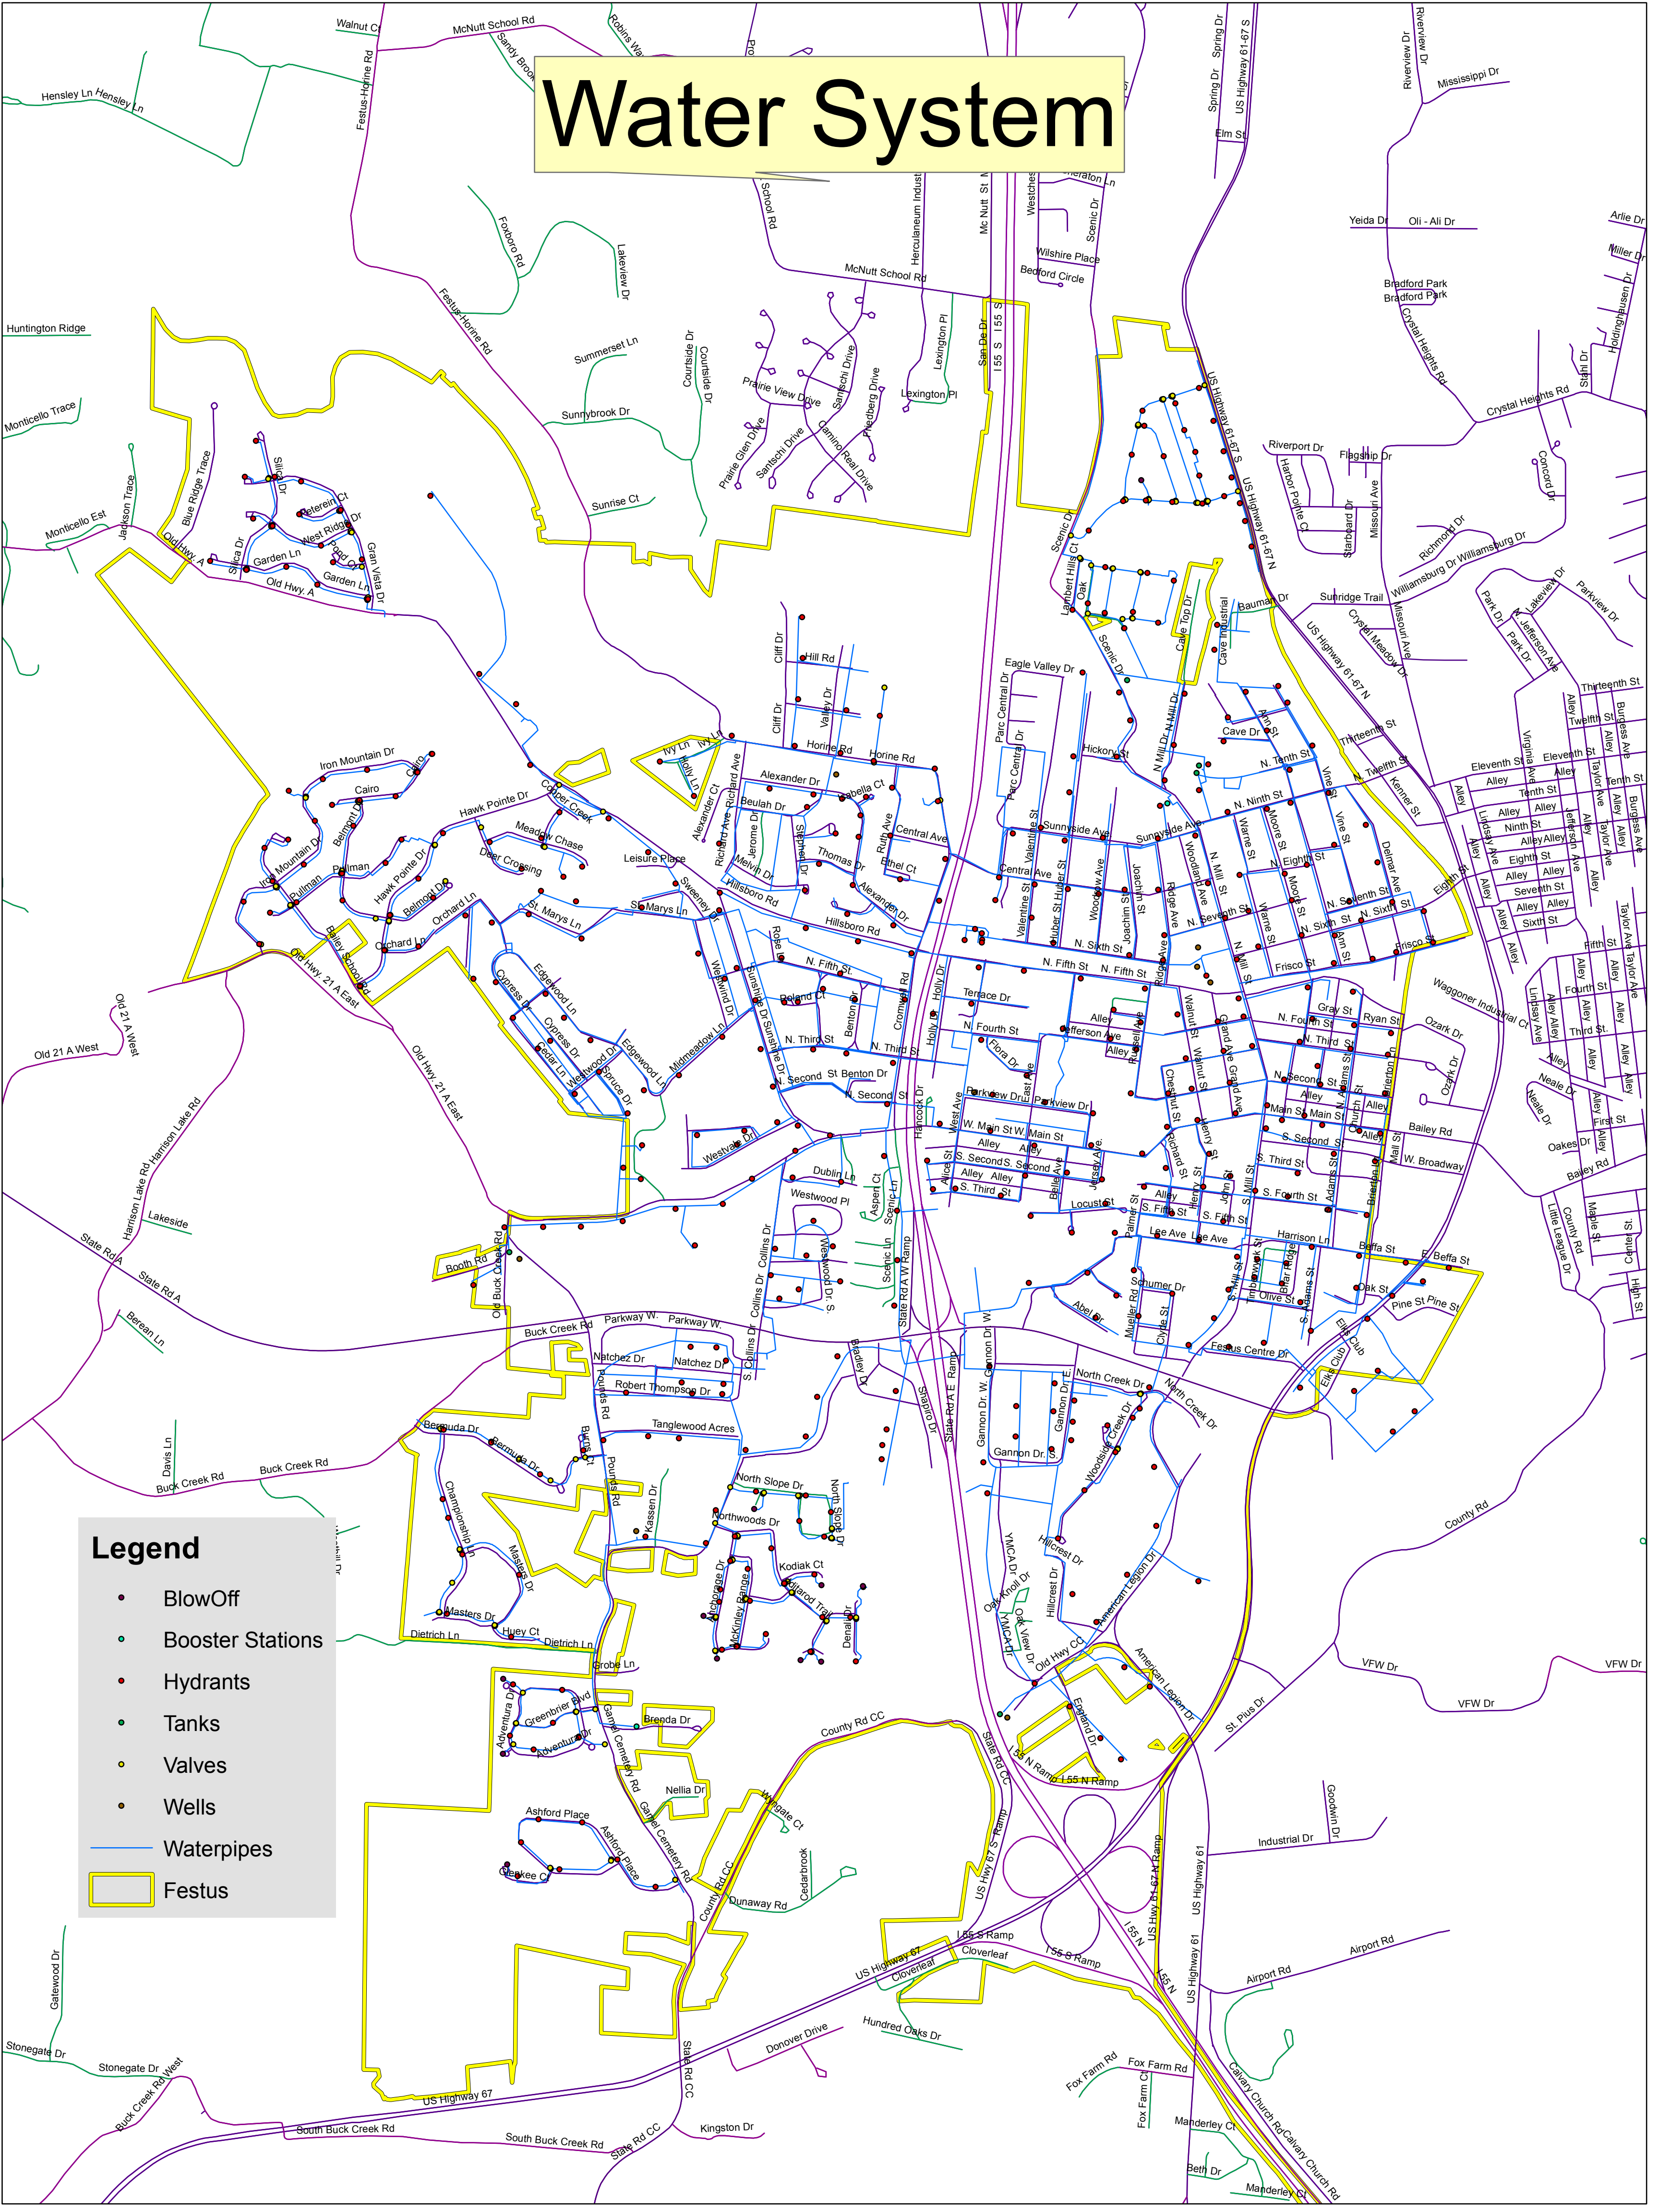

# Water System

**Legend**

- BlowOff
- Booster Stations
- Hydrants
- Tanks
- Valves
- Wells
- Waterpipes
- ▭ Festus